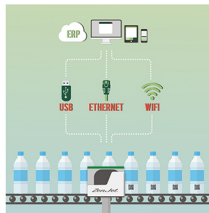

A MARKING & CODING COMPANY

Clean • Cost effective  
No maintenance at all • A cartridge technology

Can print many substrates

A smart printer

Main features:

- ▶ Smart card function for better ink management and automatic machine set-up
- ▶ Speed up to 180 m/min at 300 dpi
- ▶ Made of milled and anodized aluminium
- ▶ Integrated photo sensor
- ▶ 3 years warranty
- ▶ wifi